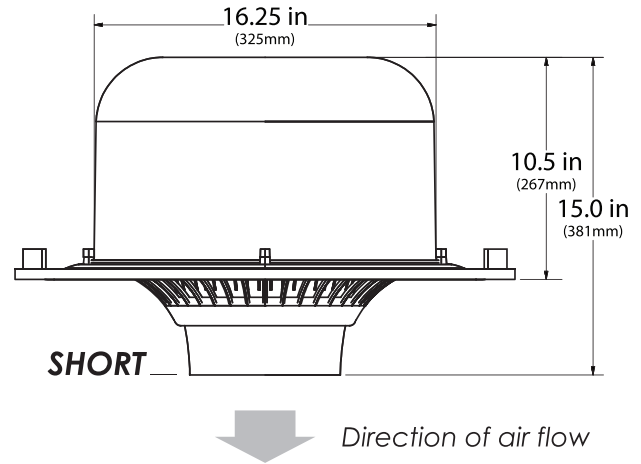

Technical Specifications

Model	Input Power, 1 Ø	Amps	Watts	RPM	dB(A)¹	Weight	Colors
S-25-EC-SH-100-130-(X)	100-130VAC, 60Hz	0.46	31	1640	44, 42, 40	15 lbs.	X = Off white (W) or black (B)
S-25-EC-SH-200-277-(X)	200-277VAC, 60Hz	0.23	35	1650	44, 42, 40	15 lbs.	X = Off white (W) or black (B)

(1) Calculated sound pressure at 15, 20 and 25 foot distances based on non-reflective area. 69 dB(A) Sound Power Level, designed to meet ISO 3744 - engineering grade precision for determining sound power. Data independently verified by third party. Tests performed in-unit.

Controls & Factory Installed Options

Item	Description
Pearlink-F	Pearlink Fan Sensor- One Per Fan. Wi-Fi iOS/Android App based controller. Factory installed option.
Pearlink-T	Pearlink wired (120v) Floor Thermostat- One Per Room
POT-1	Wall-mounted speed control. Low voltage control wiring daisy-chained between fans to be controlled as a group.
AiriusBAC24	BACnet MS/TP card for integration with an existing BACnet system. Individually control speed, on/off and monitor fan status.
DeltaT-EC-Pack	Includes wall mounted control interface, two temperature sensors and 24VDC power supply. 0-10VDC output.

Model:	X = Off white (W) or black (B)	Qty:	
Controls/Options:		Qty: