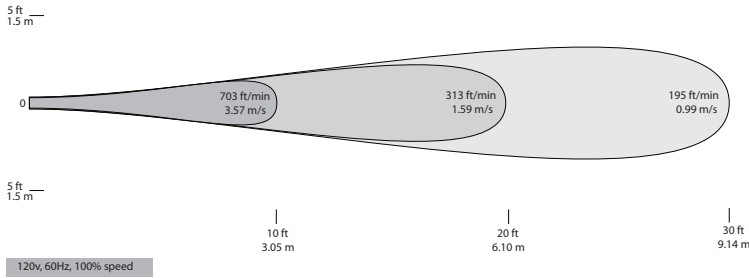

SUSPENDED 25-EC

Housing: ABS, UL 94 5VA flame resistance. For increased chemical resistance to oils and alkalies. Used in a 2 ft. x 2 ft. acoustic ceiling.

Hardware: Stainless steel for increased corrosion resistance.

Motor: 230mm, electrically commutated, thermally-protected axial motor. Operating temperature: -22°F (-30°C) to 122°F (50°C). No lubrication required, bearings are sealed.

Power: A junction box and receptacle are supplied. Contractor will need to provide MC cable and wire directly to j-box/receptacle mounted to side of dome.

Control Input: 0-10VDC.

Stator: Patented multi-vane stator significantly increases air throw for maximizing performance.

Certification: Conforms to UL-507, CAN/CSA-C22.2 No. 1113. ETL listed in USA and Canada.

Warranty: 3 years parts and workmanship.